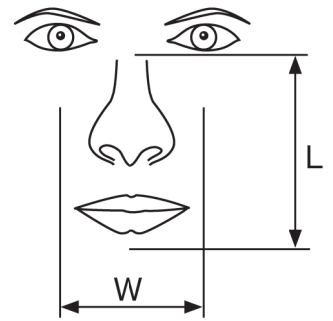

Size	Code	Length		Width	
		mm	inch	mm	inch
Small (S)	0000 3441	76	3,00	52,1	2,05
Medium (M)	0000 3436	87,5	3,44	62,1	2,44
Large (L)	0000 3437	90,3	3,55	64,8	2,75

Please print out the mask stencils in original size, do not scale it!

Please cut along the dotted line.