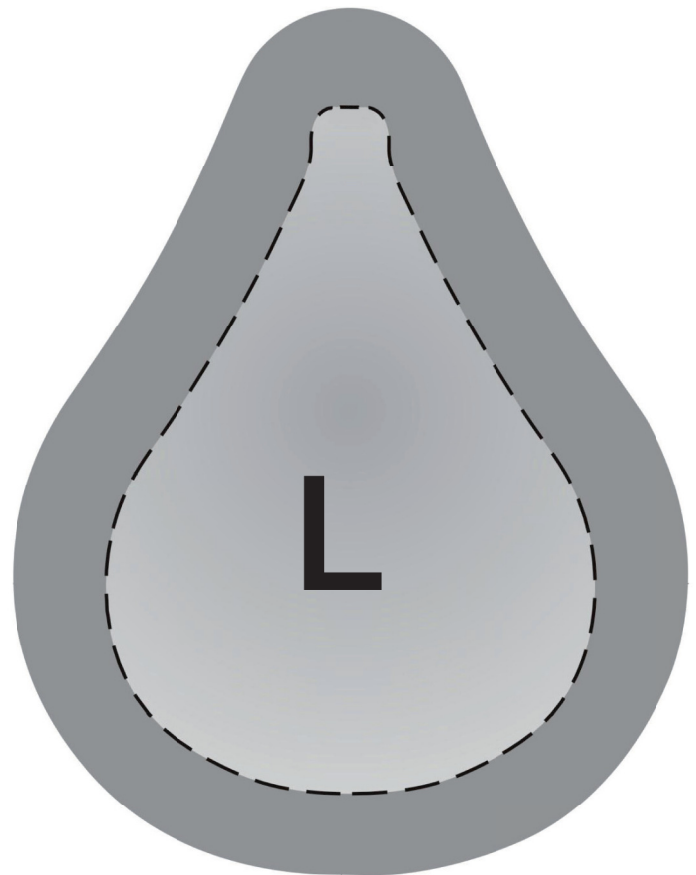

Size	Code	Length		Width	
		mm	inch	mm	inch
Small (S)	0000 3441	76	3,00	52,1	2,05
Medium (M)	0000 3436	87,5	3,44	62,1	2,44
Large (L)	0000 3437	90,3	3,55	64,8	2,75

Please print out the mask stencils in original size, do not scale it!

Please cut along the dotted line.