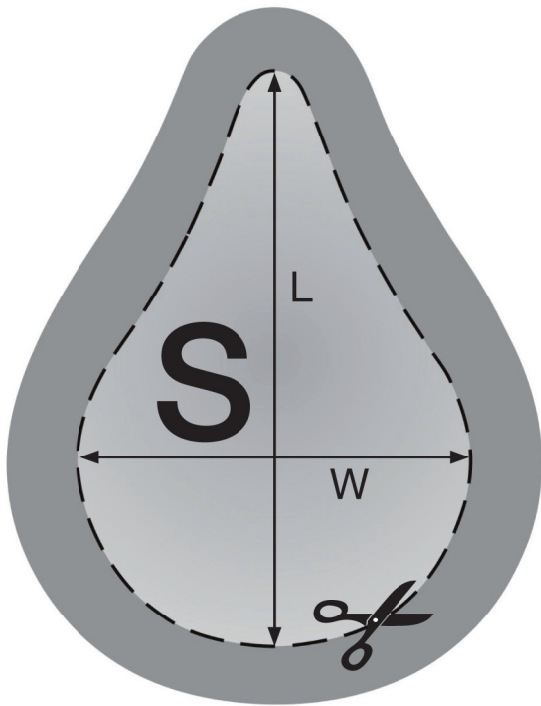

Size	Code	Length		Width	
		mm	inch	mm	inch
Small (S)	0000 3441	76	3,00	52,1	2,05
Medium (M)	0000 3436	87,5	3,44	62,1	2,44
Large (L)	0000 3437	90,3	3,55	64,8	2,75

Please print out the mask stencils in original size, do not scale it!

Please cut along the dotted line.