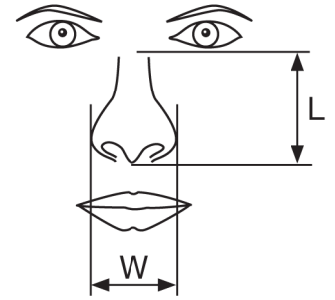

Size	Code	Length		Width	
		mm	inch	mm	inch
Small (S)	0000 3440	35,47	1,40	32,97	1,30
Medium (M)	0000 3434	39,50	1,56	32,91	1,30
Large (L)	0000 3435	43,87	1,73	33,96	1,34

Please print out the mask stencils in original size, do not scale it!

Please cut along the dotted line.