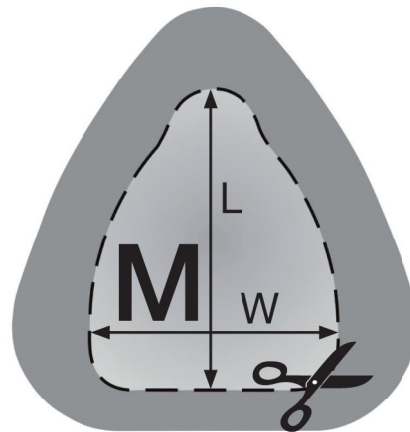

Size	Code	Length		Width	
		mm	inch	mm	inch
Small (S)	0000 3440	35,47	1,40	32,97	1,30
Medium (M)	0000 3434	39,50	1,56	32,91	1,30
Large (L)	0000 3435	43,87	1,73	33,96	1,34

Please print out the mask stencils in original size, do not scale it!

Please cut along the dotted line.